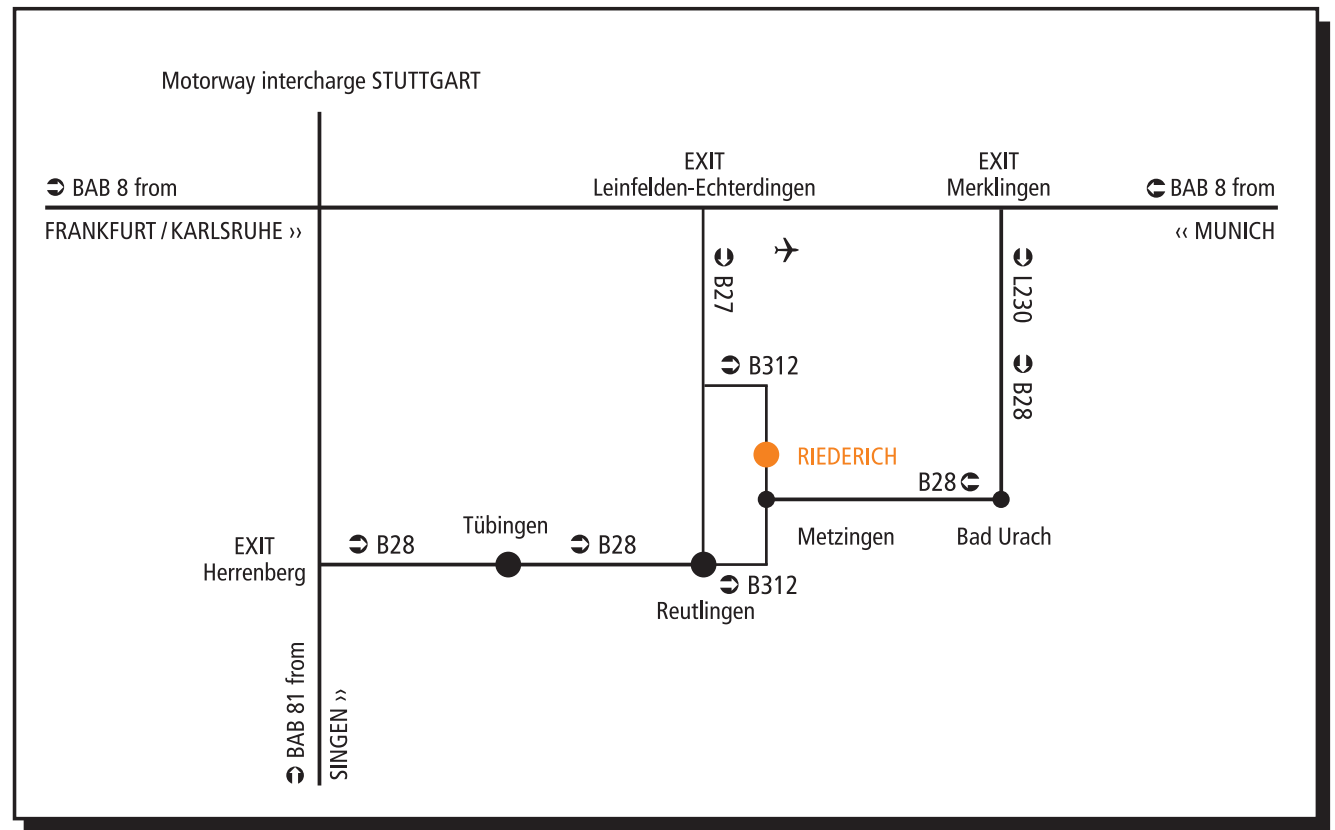

### Traveling from STUTTGART AIRPORT or STUTTGART CENTRAL STATION

- Follow signs towards highway ➔ B27 in direction to TÜBINGEN / REUTLINGEN
- ➔ Take highway ➔ B27 in direction to TÜBINGEN / REUTLINGEN
  - ➔ Follow highway B27 towards TÜBINGEN / REUTLINGEN
  - ➔ EXIT at highway ➔ B312 towards REUTLINGEN / METZINGEN
  - ➔ Take EXIT towards RIEDERICH / GEWERBEGEBIET LÄNGENFELD
  - ➔ At first traffic roundabout follow right and exit at third available street
  - ➔ At second traffic roundabout follow right and exit at second available street
  - ➔ Follow in direction towards RIEDERICH
  - ➔ After 200 meters botek GmbH is on the right side of street
  - ➔ Turn right at MÜHLSTRASSE, then first right at LÄNGENFELDSTRASSE
  - ➔ Follow to botek GmbH on the right side of street

### Traveling from FRANKFURT or KARLSRUHE

- Take highway ➔ BAB 8 in direction to STUTTGART / MUNICH
- ➔ EXIT at LEINFELDEN-ECHTERDINGEN exit in direction to REUTLINGEN
  - ➔ Take highway ➔ B27 in direction to TÜBINGEN / REUTLINGEN
  - ➔ Follow highway B27 towards TÜBINGEN / REUTLINGEN
  - ➔ EXIT at highway ➔ B312 towards REUTLINGEN / METZINGEN
  - ➔ Take EXIT towards RIEDERICH / GEWERBEGEBIET LÄNGENFELD
  - ➔ At first traffic roundabout follow right and exit at third available street
  - ➔ At second traffic roundabout follow right and exit at second available street
  - ➔ Follow in direction towards RIEDERICH
  - ➔ After 200 meters botek GmbH is on the right side of street
  - ➔ Turn right at MÜHLSTRASSE, then first right at LÄNGENFELDSTRASSE
  - ➔ Follow to botek GmbH on the right side of street